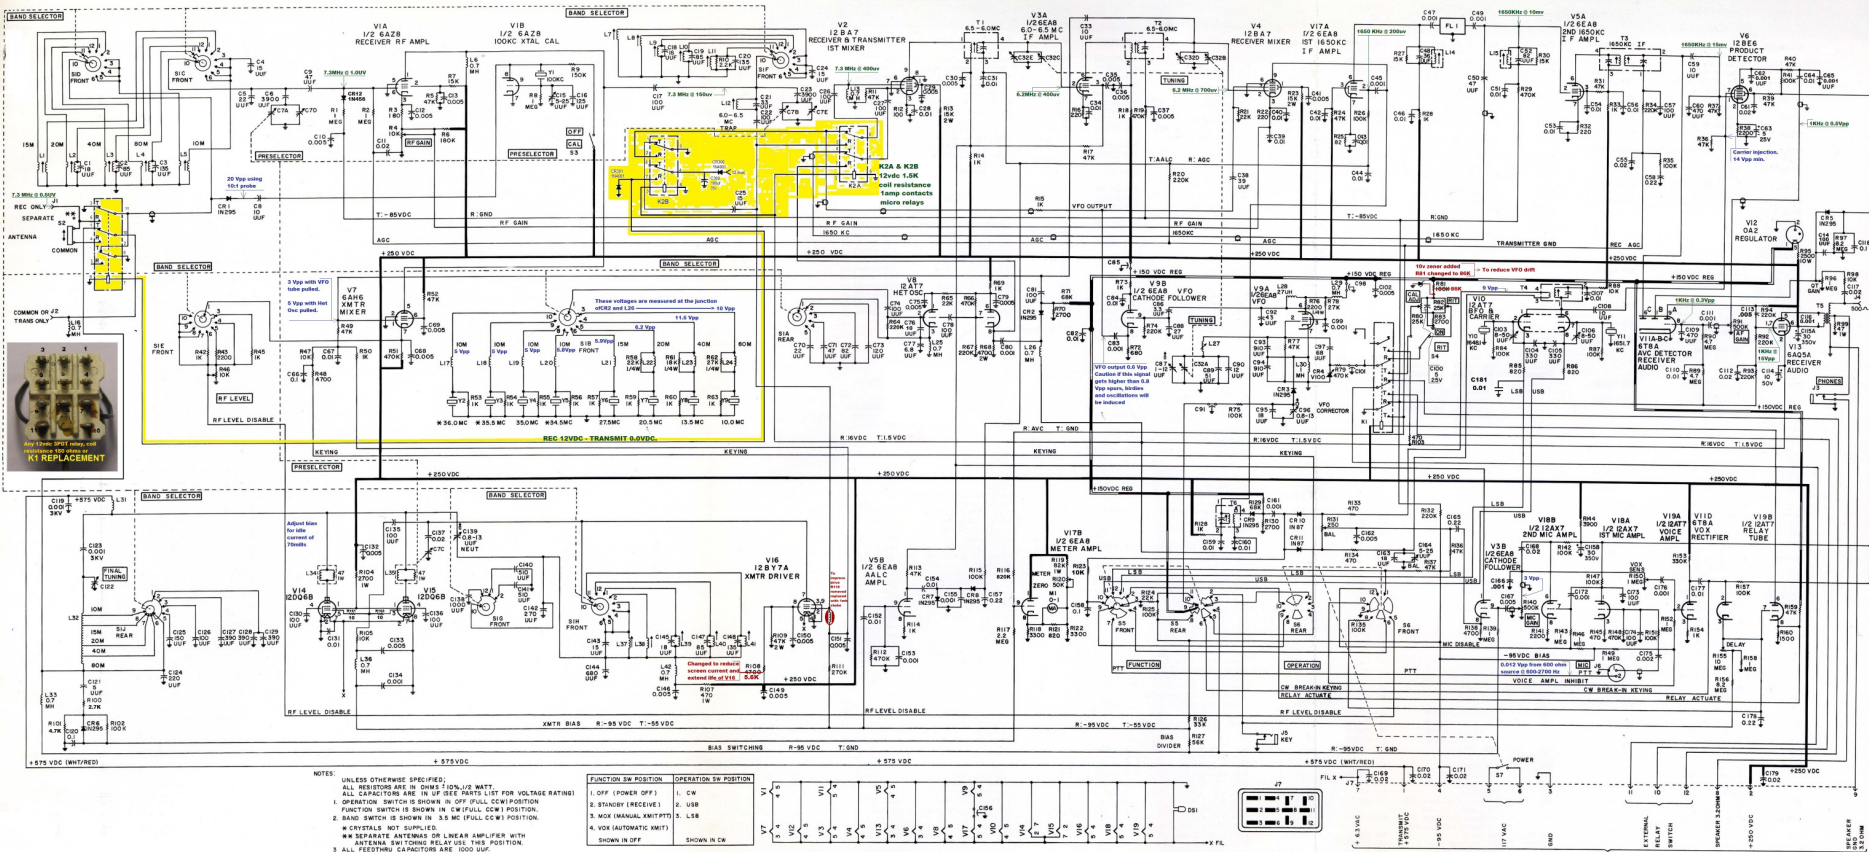

Yellow K2/K3 MOD

WDØGOF K2K3 MOD

WDØGOF K2K3 MOD